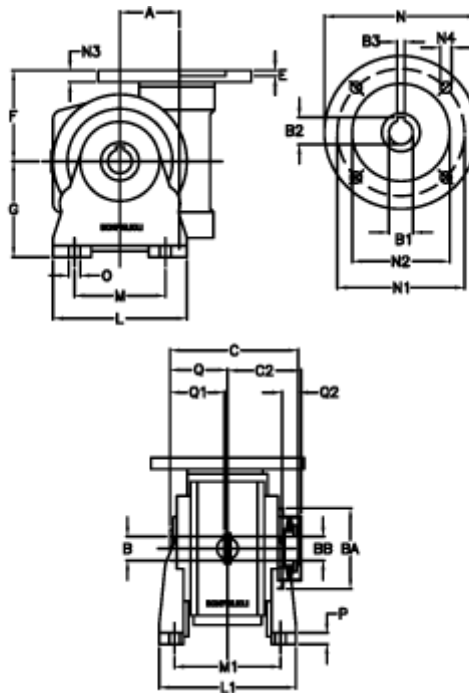

Article number: 390204901832236

Description: Worm Gear with Torque Limiter
VF 49-L2-V-18 P63B5

Measures

a	= 49.50	C2	= 63,5	M1	= 98.5	Q	= 51.0
B	= 25	Description	= VF 49V-xx-63B5	N	= 140	Q1	= 41
B1 E7	= 11	E	= 3.0	N1	= 115	Q2	= 15
B2	= 12.8	F	= 70	N2	= 95		
B3 H9	= 4	g	= 82	N3	= 10.5		
BA	= 63	L	= 110	N4	= 9,5		
BB H7	= 14	L1	= 124.0	O	= 8.5		
C	= 105	m	= 63	P	= 12		